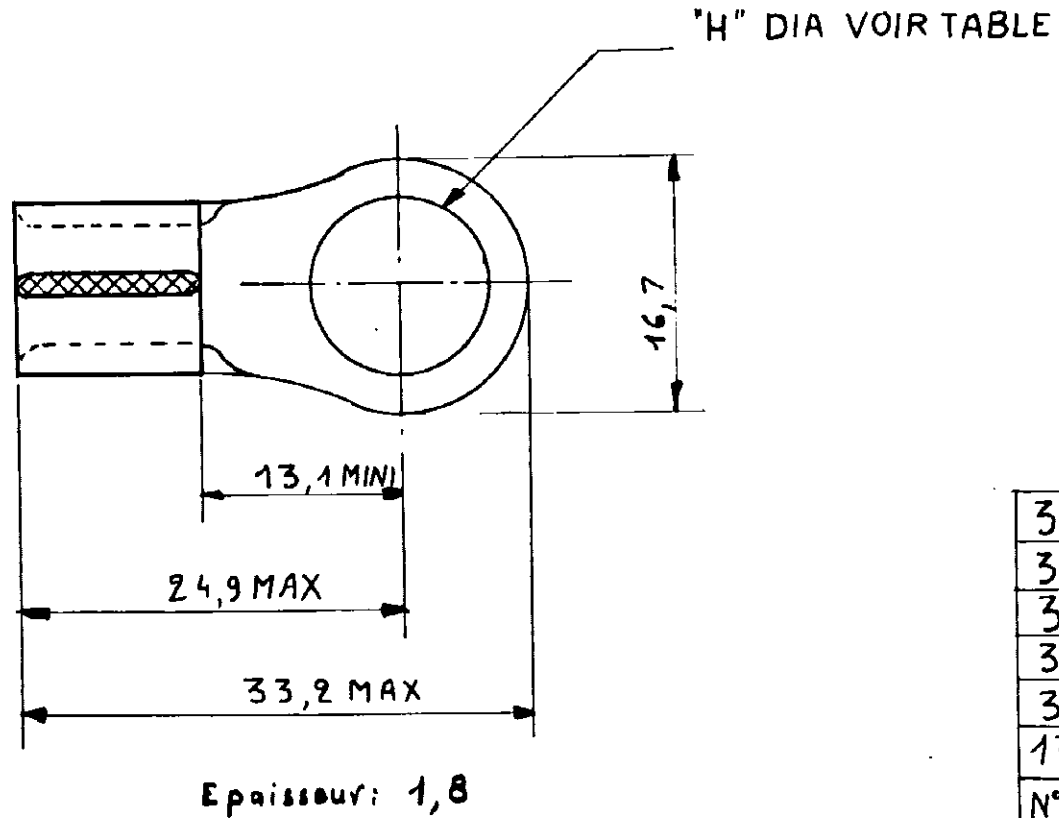

NUMBER
C 130560

DIMENSIONS IN MM -DO NOT SCALE PRINT

33468	5
33469	6,7
33470	8,3
33471	9,9
320743	11,5
130560	6,1
N° ASSEMBL	"H" DIA

CUSTOMER PRINT
FOR REFERENCE ONLY

© 1959 BY AMP INCORPORATED. ALL RIGHTS RESERVED. AMP PRODUCTS COVERED BY PATENTS AND/OR PATENTS PENDING.

-9	-8	-7	-6	-5	-4	-3	-2	-1	DWG SIZE	NUMBER	NAME	REMARKS	ITEM NO.							
REQUIRED PER ASSEMBLY									MATERIAL	CUIVRE	HEAT TREAT	RECUIT	FINISH	ETAME						
									 AMP DE FRANCE	DR.	MASSEUX	DATE APP.	16.10.63	DATE REL						
										CHK.		DATE APP.		DATE FIRST USED						
DESCRIPTION									TYPE	B	PRINT DIST		LOC	F	SIZE	A	NUMBER	C 130560	REV	
									SCALE	2-1	WIRE SIZE	4 (5HIF 40.50)	CMA	MAX	MIN.	NAME	COSSE A PLAGES RONDE			